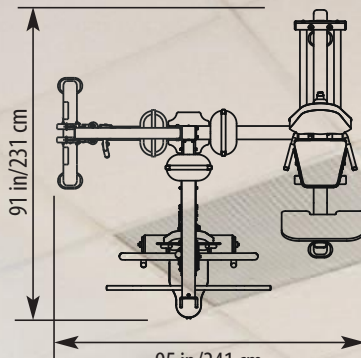

Apollo 7300

3-weight stacks configurations and combinations:

- Seven exercise stations featuring over 50 different exercises.
- Customization of station positioning.
- (3) independent 200 lbs. steel weight stacks.
- Includes AP-70CP center post.

- AP-71MP Multi Press
- AP-71HL High/Low
- AP-71LE Leg Extension/Curl

96 in/244 cm
Height: 84 in/213 cm
Weight: 1415 lb/642 kg

- AP-71MP Multi Press
- AP-71HL High/Low
- AP-71LP Leg Press

95 in/241 cm
Height: 84 in/213 cm
Weight: 1465 lb/665 kg

- AP-71MP Multi Press
- AP-71LP Leg Press
- AP-71LE Leg Extension/Curl

113 in/287 cm
Height: 84 in/213 cm
Weight: 1530 lb/694 kg