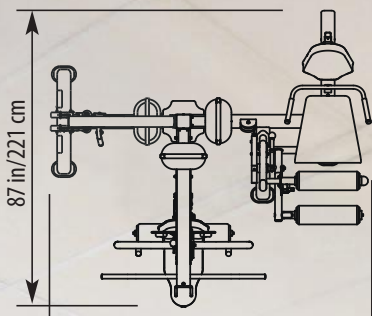

Apollo 7300

3-weight stacks configurations and combinations:

- Seven exercise stations featuring over 50 different exercises.
- Customization of station positioning.
- (3) independent 200 lbs. steel weight stacks.
- Includes AP-70CP center post.

- AP-71MP Multi Press
- AP-71HL High/Low
- AP-71LE Leg Extension/Curl

96 in/244 cm
Height: 84 in/213 cm
Weight: 1415 lb/642 kg

- AP-71MP Multi Press
- AP-71HL High/Low
- AP-71LP Leg Press

95 in/241 cm
Height: 84 in/213 cm
Weight: 1465 lb/665 kg

- AP-71MP Multi Press
- AP-71LP Leg Press
- AP-71LE Leg Extension/Curl

113 in/287 cm
Height: 84 in/213 cm
Weight: 1530 lb/694 kg