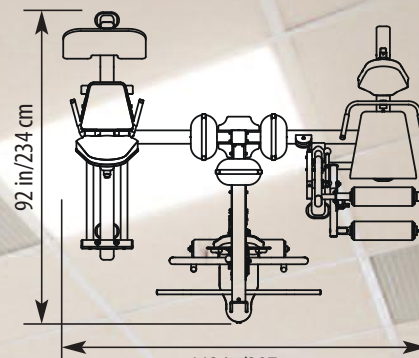

Apollo 7300

3-weight stacks configurations and combinations:

- Seven exercise stations featuring over 50 different exercises.
- Customization of station positioning.
- (3) independent 200 lbs. steel weight stacks.
- Includes AP-70CP center post.

- AP-71MP Multi Press
- AP-71HL High/Low
- AP-71LE Leg Extension/Curl

96 in/244 cm
Height: 84 in/213 cm
Weight: 1415 lb/642 kg

- AP-71MP Multi Press
- AP-71HL High/Low
- AP-71LP Leg Press

95 in/241 cm
Height: 84 in/213 cm
Weight: 1465 lb/665 kg

- AP-71MP Multi Press
- AP-71LP Leg Press
- AP-71LE Leg Extension/Curl

113 in/287 cm
Height: 84 in/213 cm
Weight: 1530 lb/694 kg