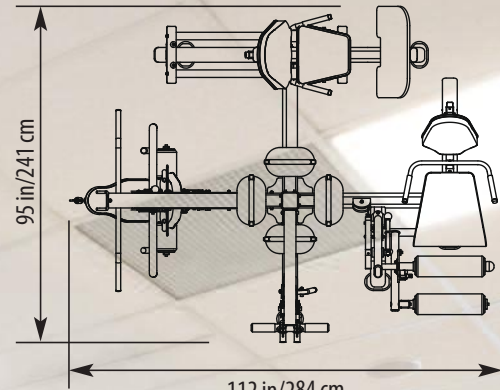

Apollo 7400

The ultimate 4-weight stacks multi-gym complete with all four modular units:

- AP-71MP Multi Press
 - AP-71LP Leg Press
 - AP-71LE Leg Extension/Curl
 - AP-71HL High/Low
- Nine exercise stations featuring over 60 different exercises.
 - Customization of station positioning.
 - (4) independent 200 lbs. steel weight stacks.
 - Includes AP-70CP center post.

112 in/284 cm
Height: 84 in/213 cm
Weight: 1885 lb/855 kg