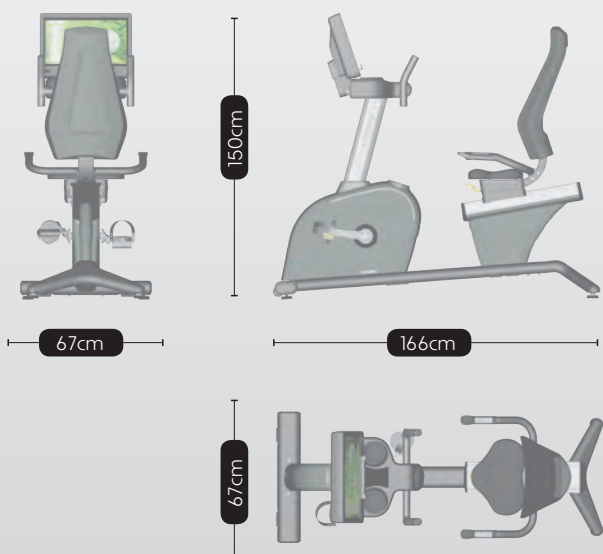

BR10000

BR1000 | **RECUMBENT BIKE**

Allow your users to take a seat in the most comfortable recumbent bike in the market. The comfort during the workout reaches the next level with its back area studied design and the open frame that will grant an easy access to people with mobility problems.

Its design is light in its shape but solid in its materials, and it will give your facility the look you have always desired.

SEAT ADJUSTMENT. The ergonomic seat has an adjustment system with IGUS bushings, simple and precise. It will ensure a smooth and frictionless adjustment, improving the mechanism durability.

RECUMBENT BIKE	
BR1000	
Height (cm)	150
Width (cm)	67
Length (cm)	166
Weight (Kg)	97
Transmission	Correa Poly-V
Resistance system	Electromagnético
Generatorenerador	Genesis III
Rear V-Shape Stability System	Yes
Max. user weight (kg)	Yes
Peso máximo de usuario (kg)	190
Quick Trail Controls	Yes
Non-slippery pedals	Yes
Heartrate sensors in the handlebar	Yes
Wireless heratrrate measuring	Yes
Ergonomic transpirable backrest	Yes
Bottleholder	2x
Transport wheels	Yes
Adjustable supports	Yes
Reinforced structure (3mm)	Yes

▲ **QUICK TRAIL CONTROLS.** *Integrated controls in the handlebar that allow users to change parameters without changing the position.*

▶ **ERGONOMIC SEAT.** *Its careful design ensures a proper position during the exercise. It also improves the user's comfort.*