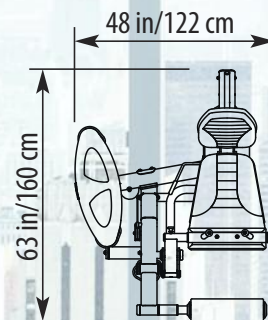

## BIO-ARC TECHNOLOGY:

- Maintains hip angle/pelvic tilt to optimize full contraction of the hamstring muscles, while limiting joint stress.
- The user's entire body moves along a linear arc trajectory with the machine.
- 200 lbs. weight stack: weight lifted is the approximate combined user's weight and weight selected (see Weight Guide label).

Ht: 58 in/147 cm  
Wt: 555 lb/252 kg