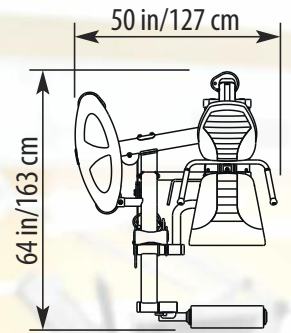

## BIO-ARC TECHNOLOGY:

- Allows for full range of motion and greater muscle contraction during full extension outperforming traditional fixed position.
- Maintains hip angle/pelvic tilt to optimize muscle length throughout the entire range of leg extension movement.
- The user's entire body moves along a linear arc trajectory with the machine.
- 200 lbs. weight stack: weight lifted is the approximate combined user's weight and weight selected (see Weight Guide label).

Ht: 58 in/147 cm  
Wt: 550 lb/249 kg