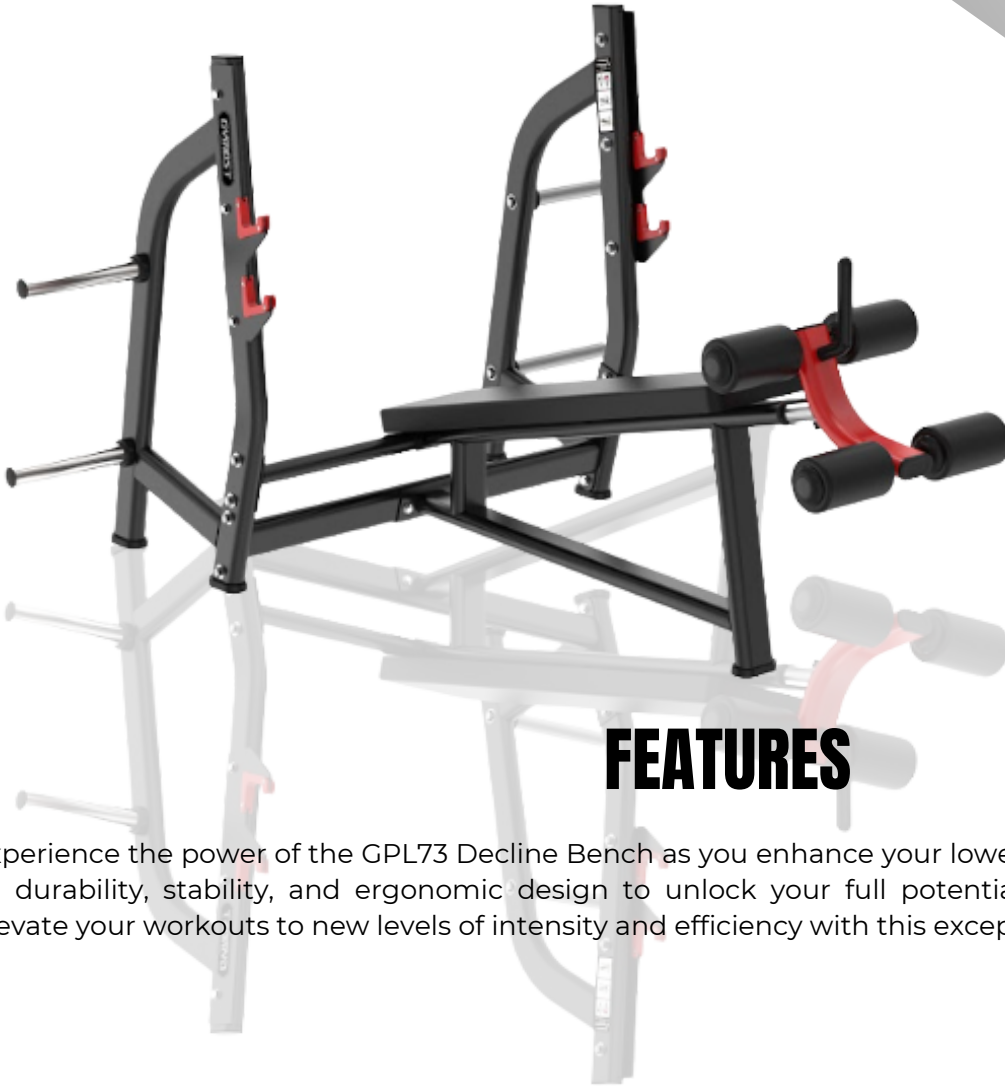

# GENESIS PLATE LOADED GPL73 DECLINE BENCH

**GYMOST**  
GYM TO MOST | We are the one

## FEATURES

Experience the power of the GPL73 Decline Bench as you enhance your lower body strength training. Embrace its durability, stability, and ergonomic design to unlock your full potential and achieve impressive results. Elevate your workouts to new levels of intensity and efficiency with this exceptional bench by your side.

## PRODUCT SPECIFICATION

MODEL	GPL73 DECLINE BENCH
MAIN FRAME TUBE SIZE	32 MM
DIMENSION	2150 X 1880 X 1290 MM
GROSS WEIGHT	120 KG

**GYMOST**

<http://www.gymost.com/>